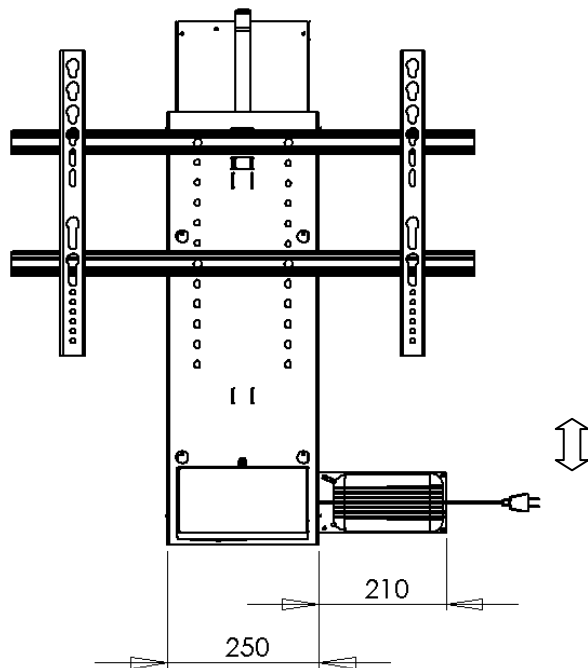

Retracted

Extended

Description

Screenlift ST 750

Part no.: 116.00002

The screen lift ST 750 has been developed to adjust flat screens, but it's also usable as mirror lift, office and school furniture's, kitchen cupboards and more.

Technical Data

- Lifting capacity max. 100 kg
- Stroke max. 750 mm
- Measurements 865 x 250 x 110 (69) mm
- Speed 28 mm / s
- Power 60 W (Standby 0.01 W)
- Colour: black powder coated
- Universal VESA TV - Fixing plate
- Controlled with a RF remote control, or with a rocker switch to mount in furniture

Measurements

Fixing holes, cabinet

Main measures, Plasma/LCD mounting