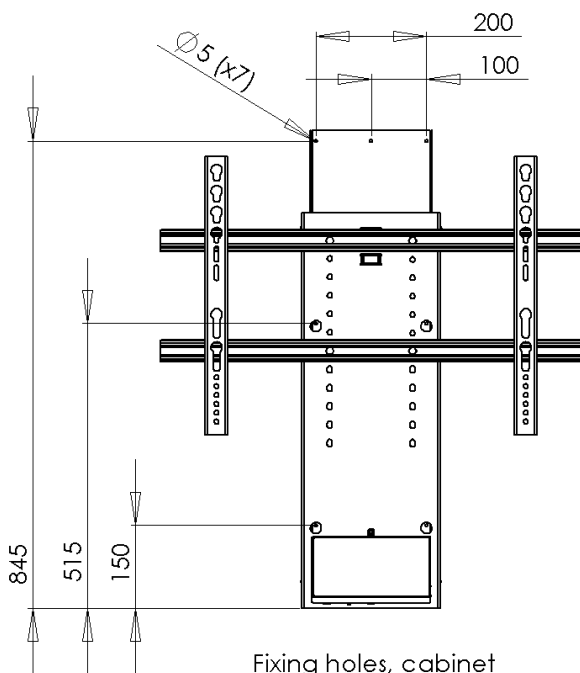

Retracted

Extended

Description

Screenlift ST 750

Part no.: 116.00002

The screen lift ST 750 has been developed to adjust flat screens, but it's also usable as mirror lift, office and school furniture's, kitchen cupboards and more.

Technical Data

- Lifting capacity max. 100 kg
- Stroke max. 750 mm
- Measurements 865 x 250 x 110 (69) mm
- Speed 28 mm / s
- Power 60 W (Standby 0.01 W)
- Colour: black powder coated
- Universal VESA TV - Fixing plate
- Controlled with a RF remote control, or with a rocker switch to mount in furniture

Measurements

Fixing holes, cabinet

Main measures, Plasma/LCD mounting