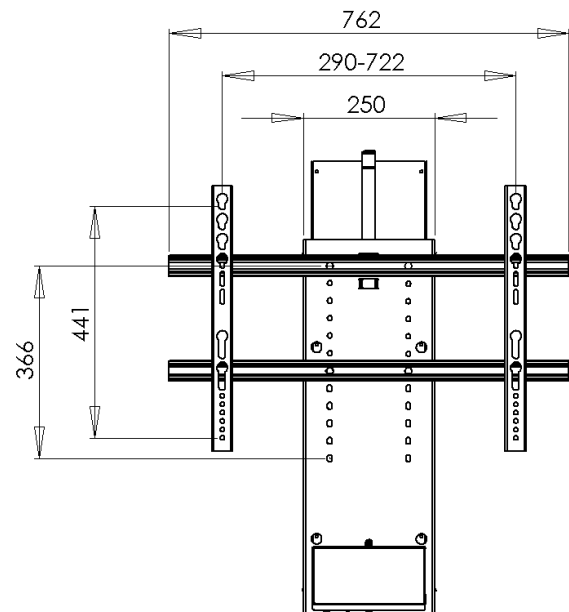

Retracted

Extended

Description

Screenlift ST 750

Part no.: 116.00002

The screen lift ST 750 has been developed to adjust flat screens, but it's also usable as mirror lift, office and school furniture's, kitchen cupboards and more.

Technical Data

- Lifting capacity max. 100 kg
- Stroke max. 750 mm
- Measurements 865 x 250 x 110 (69) mm
- Speed 28 mm / s
- Power 60 W (Standby 0.01 W)
- Colour: black powder coated
- Universal VESA TV - Fixing plate
- Controlled with a RF remote control, or with a rocker switch to mount in furniture

Measurements

Fixing holes, cabinet

Main measures, Plasma/LCD mounting