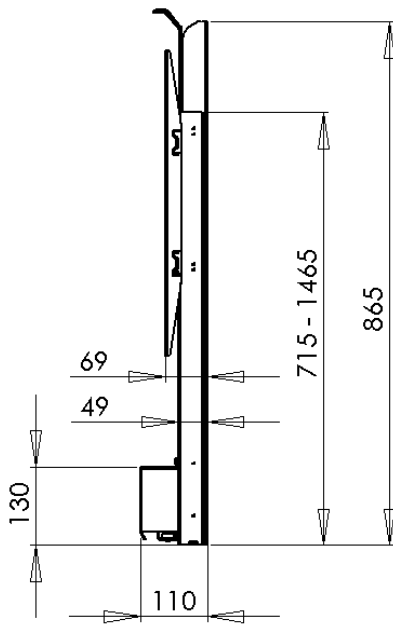

Retracted

Extended

Description

Screenlift ST 750

Part no.: 116.00002

The screen lift ST 750 has been developed to adjust flat screens, but it's also usable as mirror lift, office and school furniture's, kitchen cupboards and more.

Technical Data

- Lifting capacity max. 100 kg
- Stroke max. 750 mm
- Measurements 865 x 250 x 110 (69) mm
- Speed 28 mm / s
- Power 60 W (Standby 0.01 W)
- Colour: black powder coated
- Universal VESA TV - Fixing plate
- Controlled with a RF remote control, or with a rocker switch to mount in furniture

Measurements

Fixing holes, cabinet

Main measures, Plasma/LCD mounting